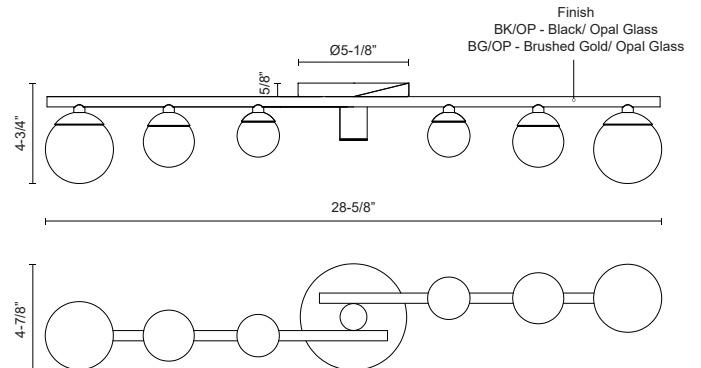

JUNIPER VL55529

WALL

PROJECT

SPECIFICATION DETAILS

Fixture Dimensions	W28-5/8" x H4-7/8" x E4-3/4"
Height from center	2-1/2"
Light Source	LED with DC Driver
Wattage	22W
Total Lumens	1530lm*
Delivered Lumens	BG/OP-1150lm*; BK/OP-1050lm*;
Voltage	120V
Color Temperature	3000K
CRI (Ra)	90CRI
Optional Color Temps	2700K - 5000K Available, Minimum Order Quantities Apply
LED Rated Life	50,000 hours
Dimming	100% - 10%, TRIAC or ELV Dimmer (Not Included)
Glass Details	Opal Glass
Location	Damp
Illumination Direction	Omni-directional
Mounting Style	Wall Mount, All Orientation
CEC Title 24 JA8	Yes, JA8-2022
Canopy Dimensions	D5-1/8" x E5/8"
Material	Steel + Aluminum + Glass
Paint Finish	BG01; BK01;

* For custom options, consult factory for details.

* For warranty information, please visit www.kuzcolighting.com/warranty

DESCRIPTION

Juniper's shape expands and contracts to suit your space's needs. Each branch of the Juniper collection adjusts to lengthen or collapse, creating a customized look. Atop each arm sits three growing Matte Opal glass globes stretching outwards to create depth and emphasis.

- Adjustable arms to create varied styles
- Matte Opal glass globes
- LED, no need for bulbs
- Matte Black or Brushed Gold finishes

KUZCO

CANADA: 19054 28TH AVENUE - SURREY, BC V3Z 6M3

USA: 3035 E. LONE MOUNTAIN ROAD - LAS VEGAS, NV 89081

WWW.KUZCOLIGHTING.COM

© 2024 KUZCO LIGHTING. ALL RIGHTS RESERVED.

COMMENT